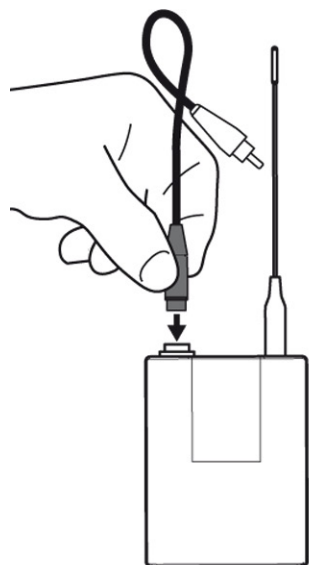

Catchbox Pro adapter cables

Catchbox Pro includes a set of 3 different adapter cables to accommodate different transmitters with different pinouts. Specific models from popular transmitter brands such as Shure, Sennheiser and AKG can be used with these cables. Adapter cables with other type of pinouts can be manufactured per request. For suitable transmitters, see the list below.