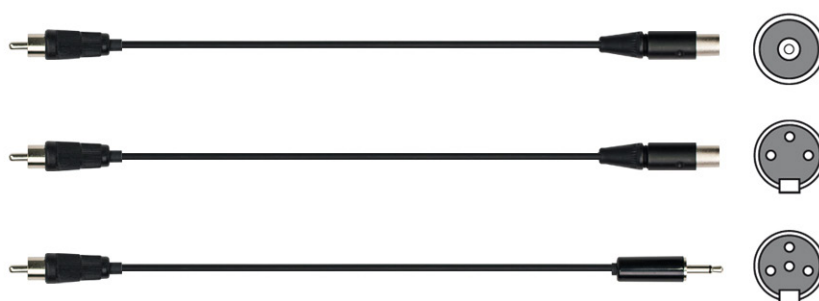

Catchbox Pro adapter cables

Catchbox Pro includes a set of 3 different adapter cables to accommodate different transmitters with different pinouts. Specific models from popular transmitter brands such as Shure, Sennheiser and AKG can be used with these cables. Adapter cables with other type of pinouts can be manufactured per request. For suitable transmitters, see the list below.

Compatible transmitters

The following transmitters have been pre-tested for compliance.

Supported. Cables included in the package

Supported. Cables available on request

SHURE

ULXD1

QLXD1

UR1M